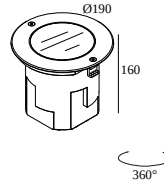

LOGIC 190 R REFL 93032

30225 9320 INOX

AVAILABLE IN
INOX 30225 9320 INOX