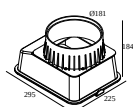

## LOGIC 190 R REFL 93032

30225 9320 INOX

For detailed installation instructions, please consult the manual : [30225\\_XXX0\\_HAND.pdf](#)

#### Ground mounting boxes

---

**30210 0010** LOGIC 190 R BOX

Cutout dimension (mm): 300 x 230