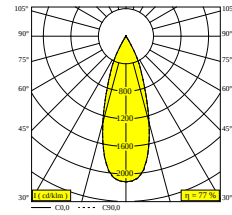

LOGIC 190 R REFL 93032

30225 9320 INOX

AVAILABLE IN
INOX 30225 9320 INOX

[View on website](#)

General info

LOCATION	outdoor
INSTALLATION	Floor Recessed
CUTOUT SHAPE/SIZE (MM)	round - BOX
RECESSED DEPTH (MM)	190
INGRESS PROTECTION	IP67
PROTECTION AGAINST MECHANICAL IMPACT	IK10
WEIGHT (KG)	2
ADJUSTABILITY	non adjustable
INFORMATION	REFLECTOR FL-32° INCL.LED POWER SUPPLY 400mA-DC INCL.1 x CABLE H05 RN-F 3 x 0.75mm² 0,5m INCL.IP68 CONNECTOR 3P ESG 10mm max.500kg

Electrical info

ELECTRICAL	220-240V / 50-60Hz
CLASS	I
POWER SUPPLY	YES
DIM TYPE	non-dimmable
ENERGY CLASS	E
CERTIFICATES	CB, ENEC, EPD, RCM

Lightsource info

LIGHTSOURCE NAME	LED
LIGHTSOURCE	LED array 13W / CRI>90 (R9: 52) / 3000K / 1855lm
TM-30 VALUES	rf: 90 / Rg: 99
SDCM	SDCM1
RISKGROUP	RG1
LM80	L90B10 > 50000
BEAMANGLE	32°
LED TECHNICS (LIGHT SOURCE)	1855lm // 13W // 143lm/W
LED TECHNICS (LUMINAIRE)	1431lm // 15W // 96lm/W

Requirements

LOGIC 190 R BOX

Options

LOGIC 190 ANTI VANDAL SCREWS 2 PCS